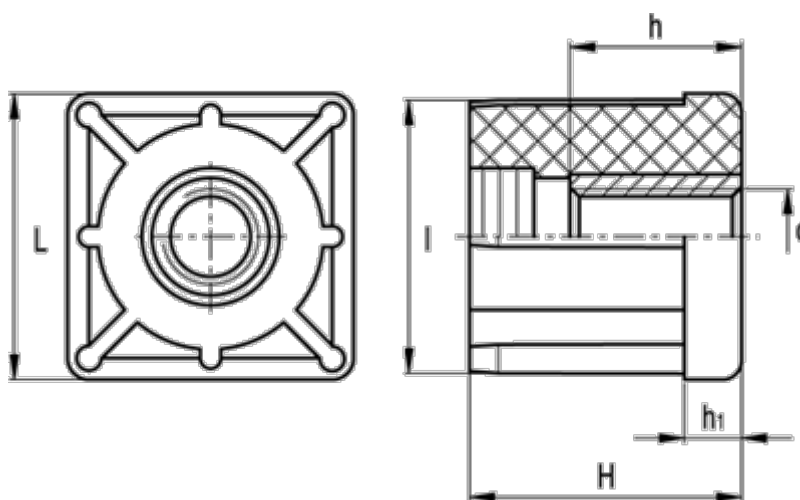

Data Sheet

Article number: 2310320083
Description: E+G Square end-cap
NDX.Q-40x1.5-M12

Measures

d	= M12	Tube wall thickness = 1.5
h	= 10	Weight (g) = 47
H	= 38	
h1	= 8	
Internal tube size	= 37.0	
l	= 37.0	
L	= 40	
Outer tube size	= 40	